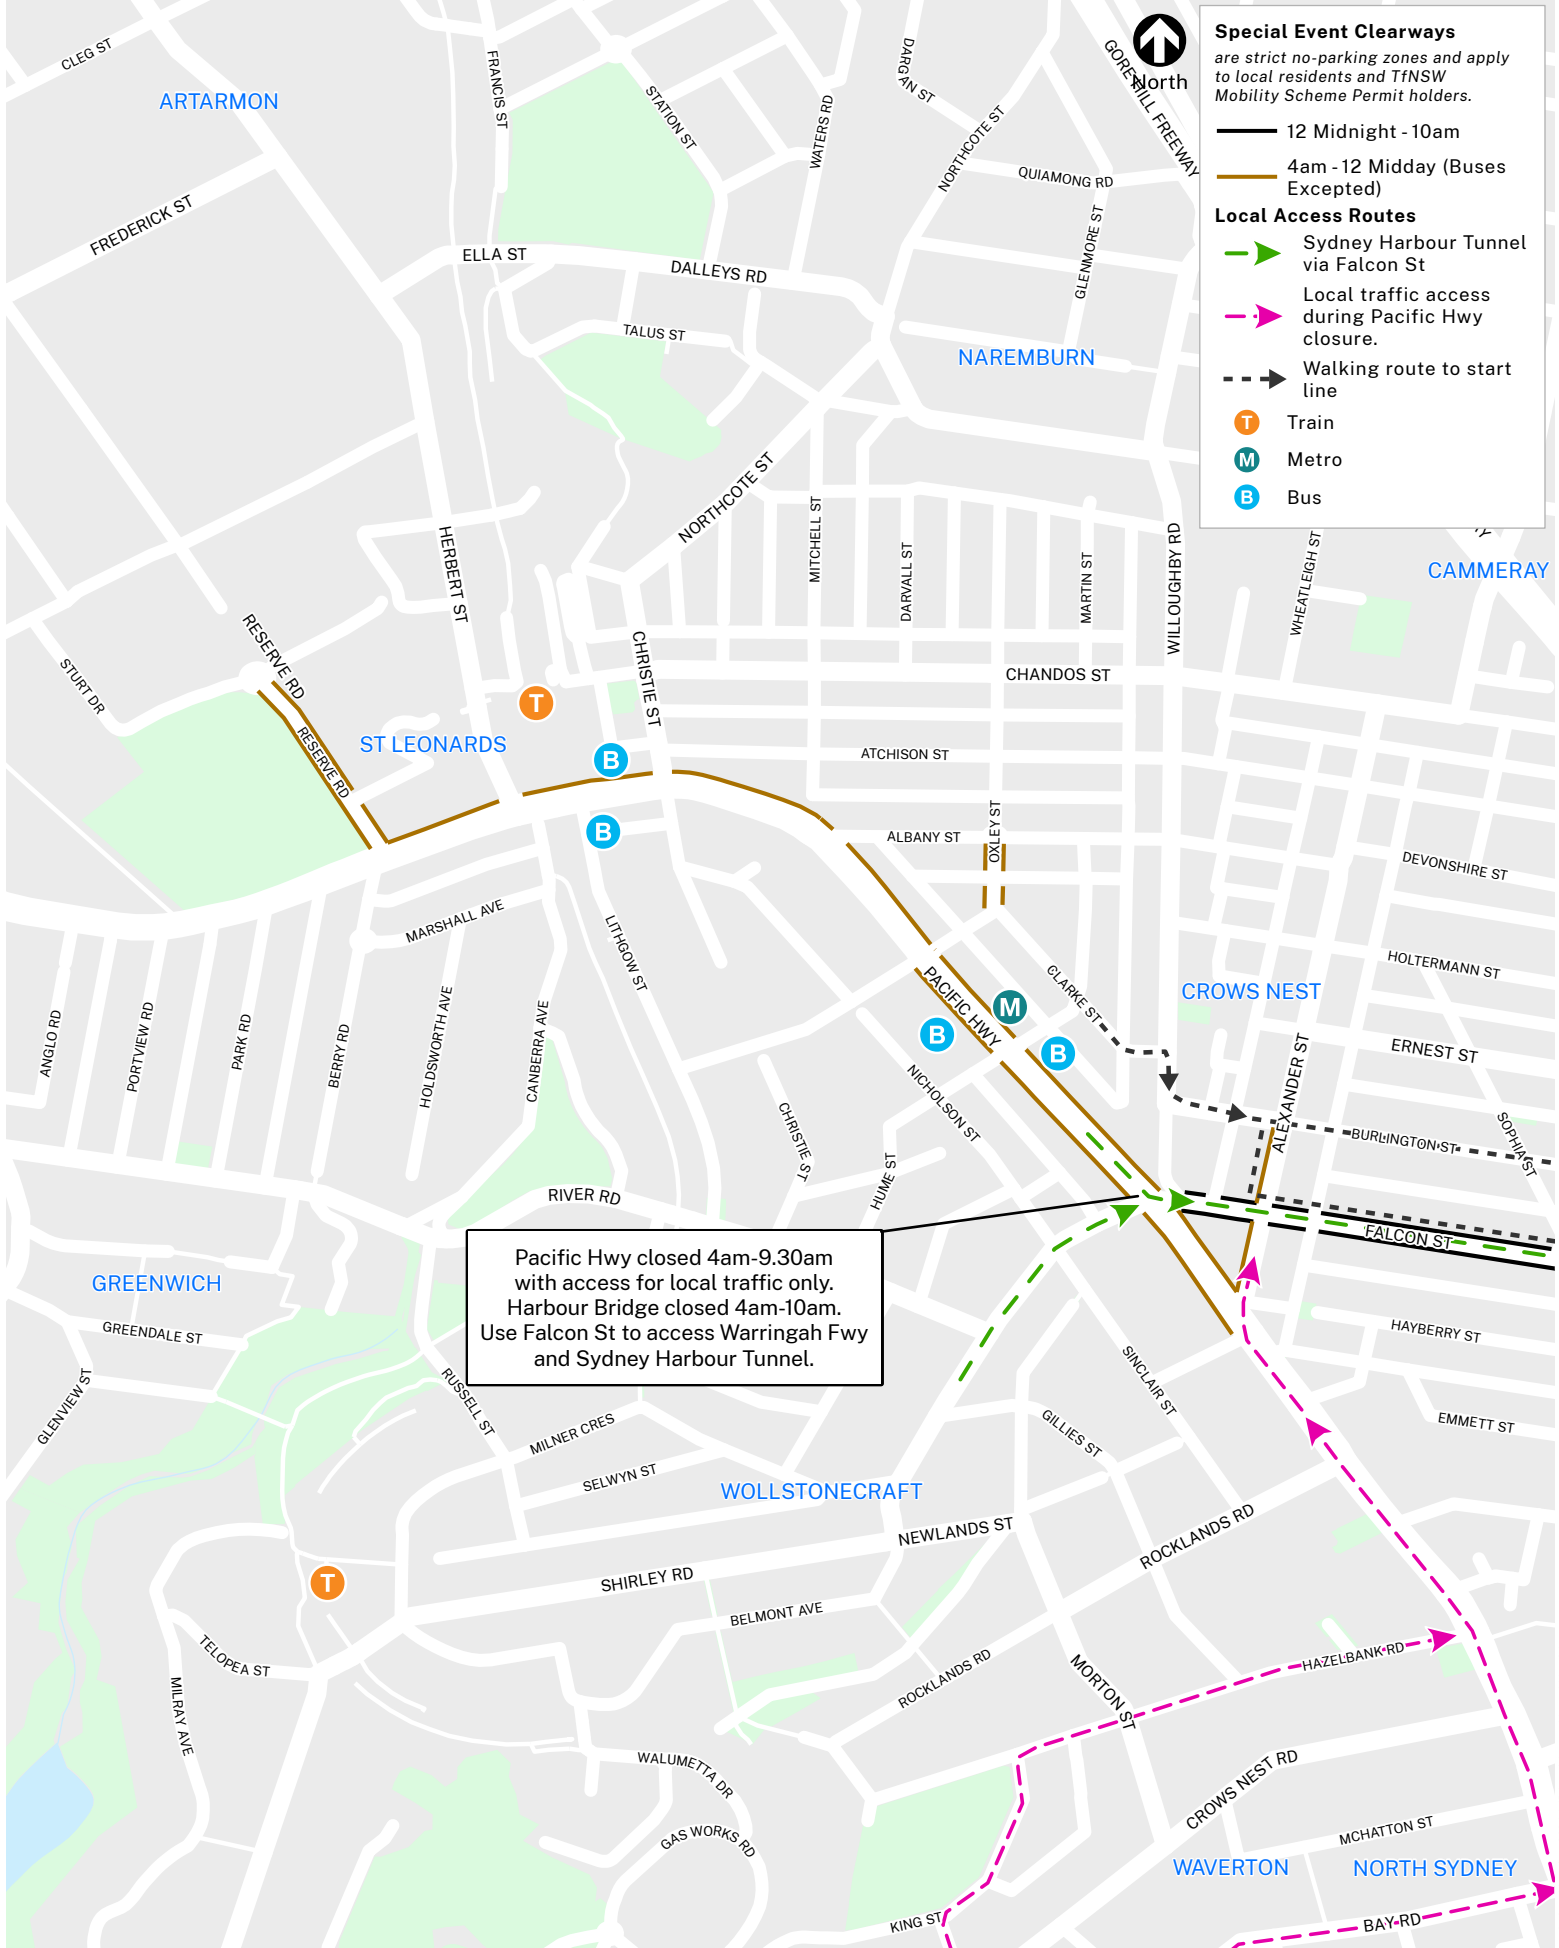

# Sydney Marathon - Sunday 15 September 2024

## St Leonards - Local Access Arrangements

**Special Event Clearways**  
are strict no-parking zones and apply to local residents and TfNSW Mobility Scheme Permit holders.

- 12 Midnight - 10am
- 4am - 12 Midday (Buses Excepted)

**Local Access Routes**

- Sydney Harbour Tunnel via Falcon St
- Local traffic access during Pacific Hwy closure.
- Walking route to start line
- Train (T)
- Metro (M)
- Bus (B)

Pacific Hwy closed 4am-9.30am with access for local traffic only.  
Harbour Bridge closed 4am-10am.  
Use Falcon St to access Warringah Fwy and Sydney Harbour Tunnel.